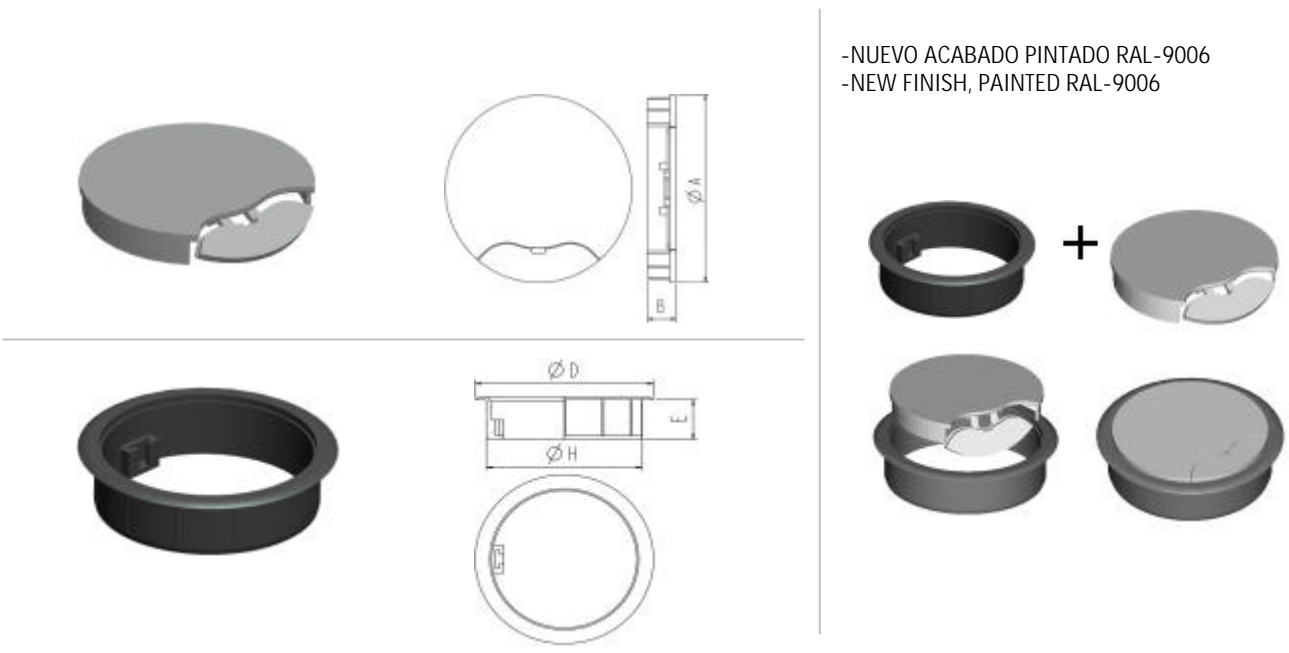

-NUEVO ACABADO PINTADO RAL-9006
-NEW FINISH, PAINTED RAL-9006