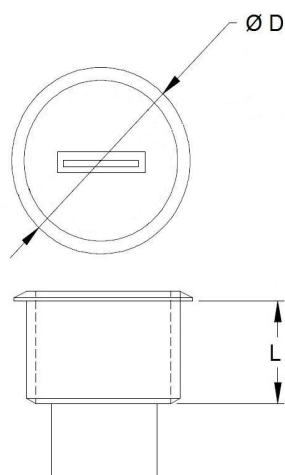

eXS SOCKET EXTENSION USB 2.0

eXS27 MOUNTS

Ask for special colours

SKU	Dimensions mm		Cable length m	Color	RoHS	Flammability UL94	Drill Bit (Hole Ø)
	$\varnothing D$	L					
TD-1001	27	16	0,5	RAL-9011	✓	HB	22
TD-1002	27	16	1	RAL-9011	✓	HB	22
TD-1003	27	16	1,5	RAL-9011	✓	HB	22
TD-1004	27	16	2	RAL-9011	✓	HB	22
TD-1005	27	16	0,5	RAL-9003	✓	HB	22
TD-1006	27	16	1	RAL-9003	✓	HB	22
TD-1007	27	16	1,5	RAL-9003	✓	HB	22
TD-1008	27	16	2	RAL-9003	✓	HB	22
TD-1009	27	16	0,5	RAL-7001	✓	HB	22
TD-1010	27	16	1	RAL-7001	✓	HB	22
TD-1011	27	16	1,5	RAL-7001	✓	HB	22
TD-1012	27	16	2	RAL-7001	✓	HB	22
TD-1013	27	16	0,5	RAL-7030	✓	HB	22
TD-1014	27	16	1	RAL-7030	✓	HB	22
TD-1015	27	16	1,5	RAL-7030	✓	HB	22
TD-1016	27	16	2	RAL-7030	✓	HB	22
TD-1017	27	16	0,5	RAL-9002	✓	HB	22
TD-1018	27	16	1	RAL-9002	✓	HB	22
TD-1019	27	16	1,5	RAL-9002	✓	HB	22

eXS31 MOUNTS

SKU	Dimensions mm		Cable length m	Color	RoHS	Flammability UL94	Drill Bit (Hole Ø)
	Ø D	L					
TD-1029	31	16	0,5	RAL-9011	✓	HB	26
TD-1030	31	16	1	RAL-9011	✓	HB	26
TD-1031	31	16	1,5	RAL-9011	✓	HB	26
TD-1032	31	16	2	RAL-9011	✓	HB	26
TD-1033	31	16	0,5	RAL-9003	✓	HB	26
TD-1034	31	16	1	RAL-9003	✓	HB	26
TD-1035	31	16	1,5	RAL-9003	✓	HB	26
TD-1036	31	16	2	RAL-9003	✓	HB	26
TD-1037	31	16	0,5	RAL-7001	✓	HB	26
TD-1038	31	16	1	RAL-7001	✓	HB	26
TD-1039	31	16	1,5	RAL-7001	✓	HB	26
TD-1040	31	16	2	RAL-7001	✓	HB	26
TD-1041	31	16	0,5	RAL-7030	✓	HB	26
TD-1042	31	16	1	RAL-7030	✓	HB	26
TD-1043	31	16	1,5	RAL-7030	✓	HB	26
TD-1044	31	16	2	RAL-7030	✓	HB	26
TD-1045	31	16	0,5	RAL-9002	✓	HB	26
TD-1046	31	16	1	RAL-9002	✓	HB	26
TD-1047	31	16	1,5	RAL-9002	✓	HB	26
TD-1048	31	16	2	RAL-9002	✓	HB	26
TD-1049	31	16	0,5	Painted aluminium	✓	HB	26
TD-1050	31	16	1	Painted aluminium	✓	HB	26
TD-1051	31	16	1,5	Painted aluminium	✓	HB	26